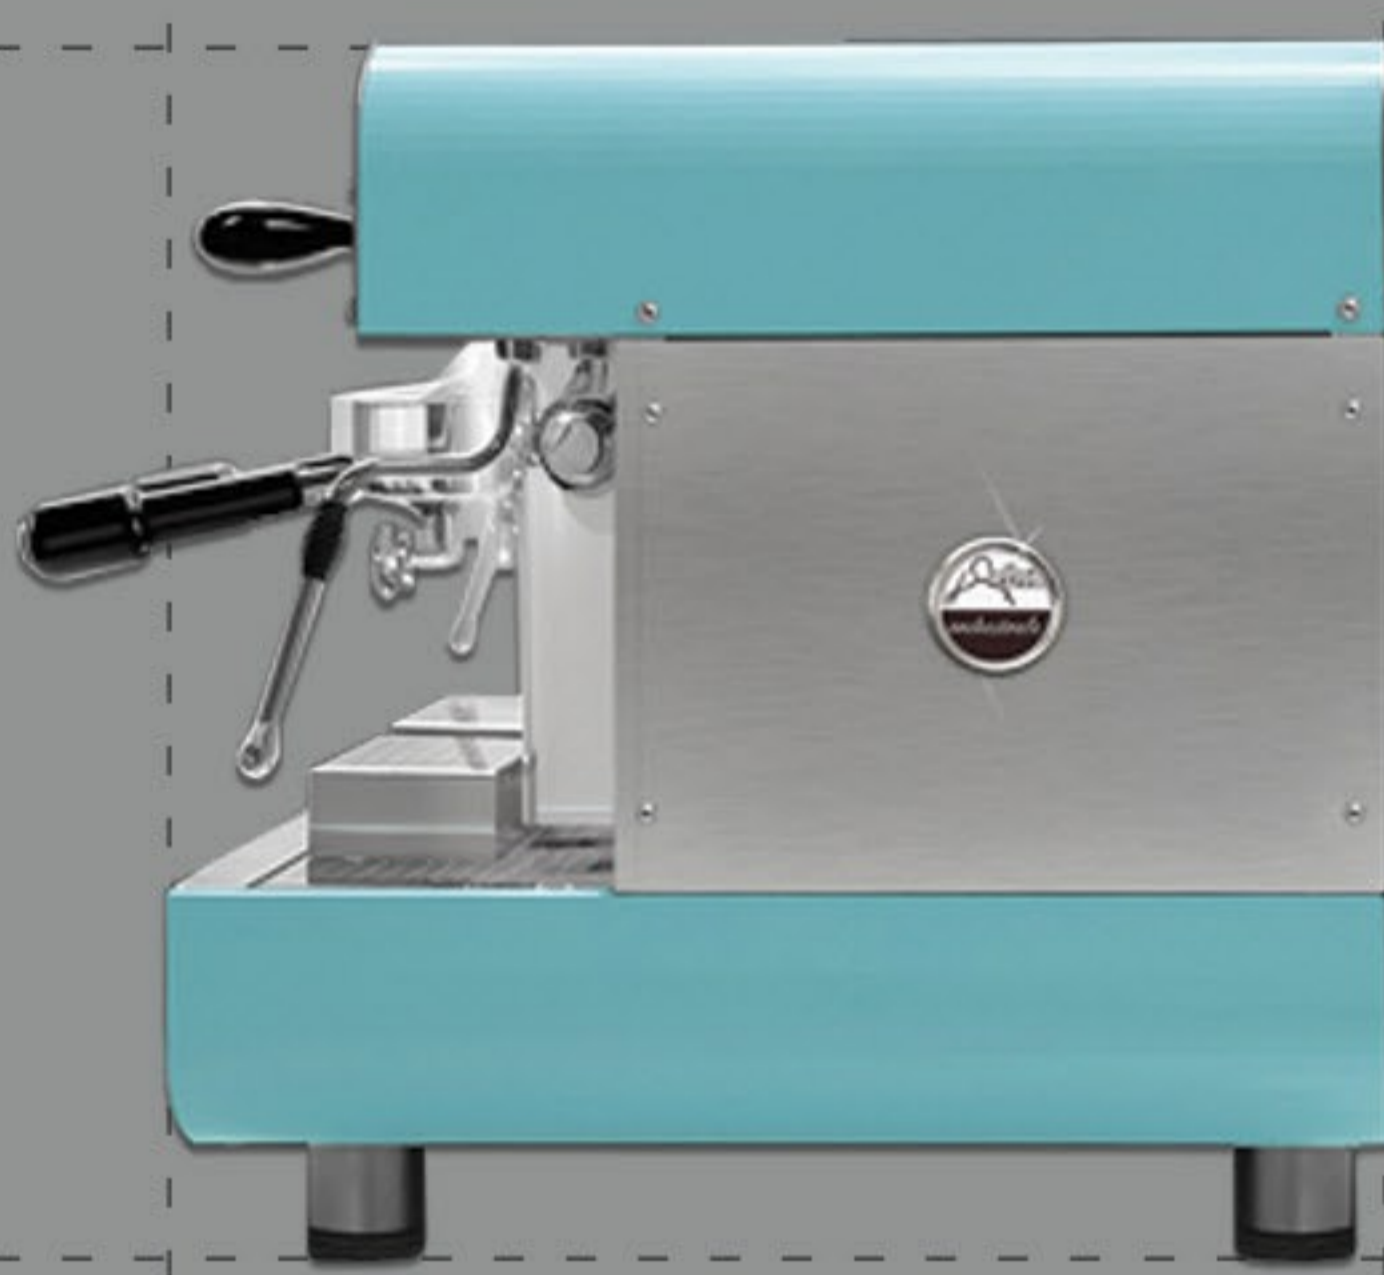

# doppio

coffee warehouse  
showroom | espresso bar | workshop

## coffee machine information

72 cm

54 cm

52 cm

Brand: *orchestratale*

Model: Radiofonica

### Features:

- Reinforced copper boiler and pipes.
- 2 multidirectional stainless steel steam wands.
- 1 multidirectional stainless steel water wand.
- 4 programmable doses per group.
- Dual gauges for boiler and pump pressure control.
- Built-in motor pumps.
- Lighted back panel.
- E61 group.
- Boiler: 11 lt.
- Power: 3,400W.
- Dimensions: W72, D50, H52.
- Colour: customization available.