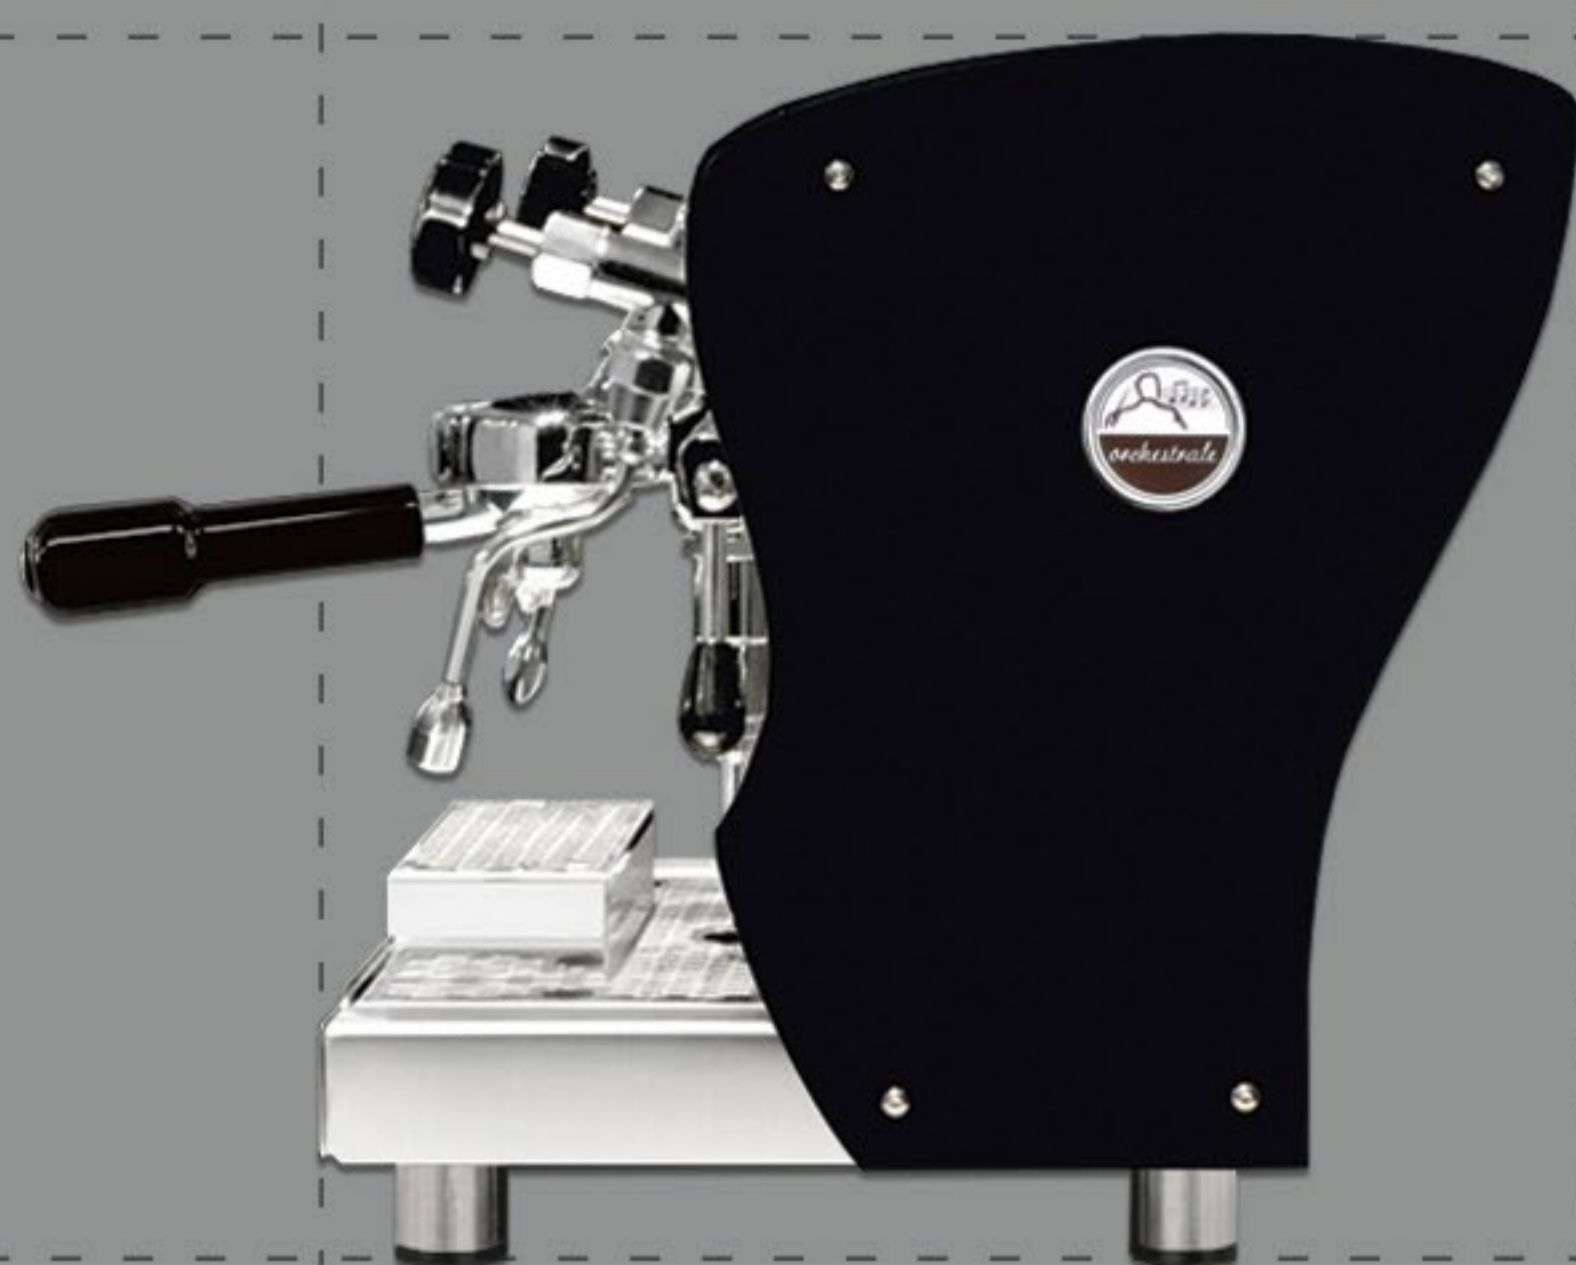

doppio

coffee warehouse
showroom | espresso bar | workshop

coffee machine information

37 cm

44 cm

43 cm

Brand: *orchestratale*

Model: Nota

Features:

- Frame completely of satined stainless steel AISI 304.
- Boiler and pipes of copper and pipe fittings of brass.
- Water loading from tank or water system.
- LED lighted back panel.
- Multidirectional stainless steel steam wand.
- Multidirectional stainless steel water wand.
- RPM single-phase pump motor.
- E61 group.
- Boiler: 3 lt.
- Power: 1,800W.
- Dimensions: W37, D44, H43.
- Colour: customization available.